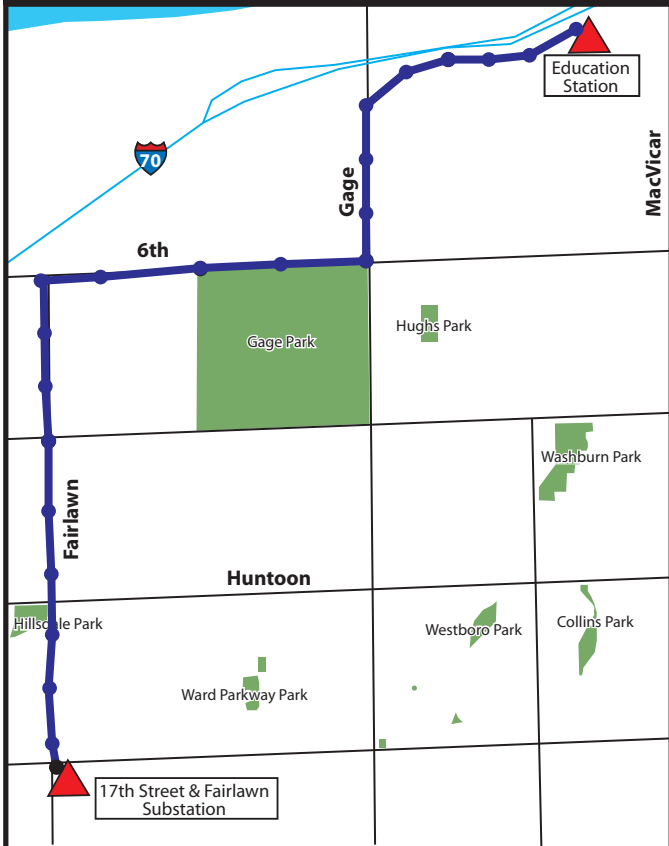

Westar Energy Education Station to 17th & Fairlawn Substation

LEGEND

 Selected Route

 Segment End Point

 Parks

 Substation